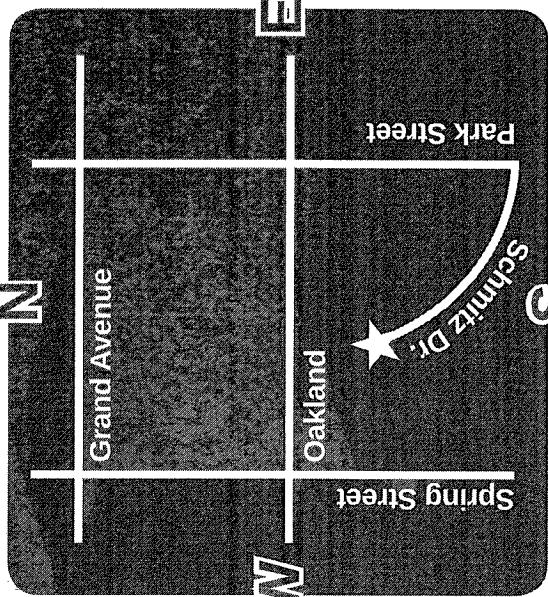

OZAUKEE IRON & METAL, LLC

Recycle Today for a Better Future!

Buyers of ferrous and non-ferrous scrap

We buy:

Non-ferrous

Aluminum Cans
Scrap Aluminum
Copper
Brass
Batteries
Insulated Wire
Lead
Carbide
Stainless Steel
Zinc
Circuit Boards
Catalytic Converters
Electronic Scrap
and More!

We accept:

Ferrous

Magnetic Materials
Appliances
Sheet Iron
Metal
Farm Machinery
Cast Iron
and More!

Items (with disposal fee)

Freon Units
Furniture
Mattresses
Televisions
Computer Monitors
Microwaves
Construction Debris
and More!

Items (without fee)

Office Paper
Cardboard
Newspaper

Aluminum Cans **45¢/lb**

Driver license or state ID required for all transactions

728 Schmitz Drive • Port Washington • Wisconsin
262-284-4060

OZAUKEE
IRON & METAL, LLC